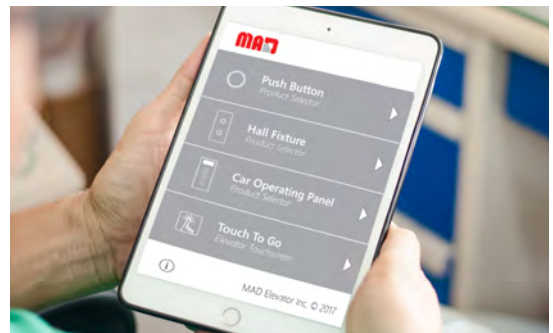

Not only do our buttons look great, they are built to last. All buttons surpass global vandal resistant codes, and have been tested to 1.5M activations.

Our buttons are positive stop, and mounted from front providing an impact resistance second to none. Watch our water and hammer tests on Youtube!

THE TOUCHSCREEN SYSTEM

The Touch-To-Go touchscreen system, mimicked by others but never replicated, was North America's first in car touchscreen replacement to traditional call buttons. With the largest install base and 10 years of product installations, you can rest assured that you are getting the most robust and field proven product available.