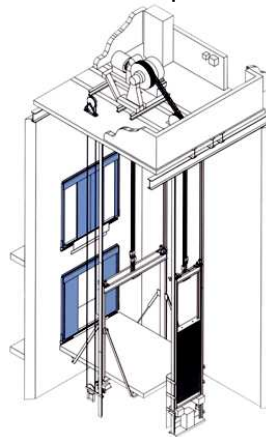

EXPERTISE INCLUDED

Your Lift Solutions rep can tell you about many more products that save time and money. Pricing is always factory direct so there's never a markup. Call Lift Solutions... We'll Help.